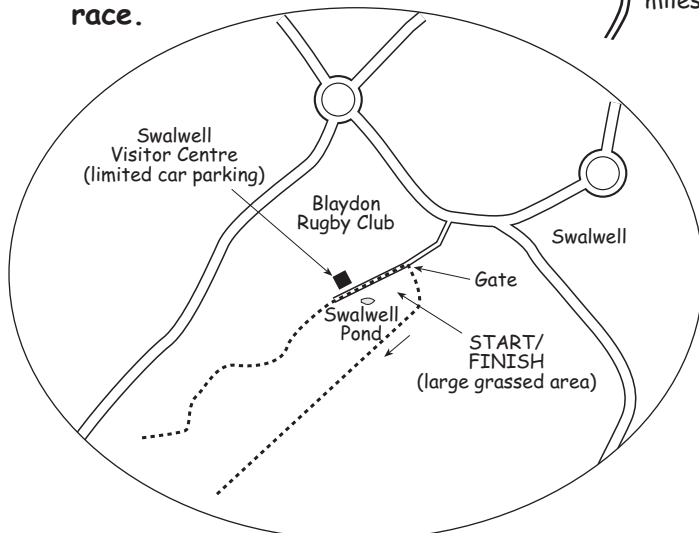

# FELLSIDE COMMUNITY PRIMARY SCHOOL PEDALLING PICNIC ~ SHORTER RIDE SATURDAY 18 JUNE 2011 10.30 AM

Dear

Thank you for agreeing to take part in our Pedalling Picnic.

## On Saturday

- 1 Assemble on the large grassed area above Swalwell Pond close to the visitor centre. **The grid reference for the start is NZ198620.** You should aim to arrive around 10.00am.
- 2 **PLEASE ALSO REMEMBER TO BRING SOMETHING FOR LUNCH.** There will be an opportunity for you to ride around again after lunch.
- 3 You **MUST** be accompanied by a parent, guardian or other responsible adult).
- 4 Remember to have fun and to ride carefully. **This is NOT a race.**

## FELLSIDE COMMUNITY PRIMARY SCHOOL PEDALLING PICNIC ~ LONGER RIDE SATURDAY 18 JUNE 2011 9.00 AM

Dear

Thank you for agreeing to take part in our Pedalling Picnic.

### On Saturday

- 1 Assemble in the car park at the start of the Derwent Walk in Blackhill near Shotley Bridge, please note that there are TWO car parks and we use the one at the entrance to the housing estate near to the start of the walk. **The grid reference for the start is NZ101523 (postcode DH8 5XD).** You should aim to arrive around 9.00am for a 9.30 start.
- 2 **PLEASE ALSO REMEMBER TO BRING SOMETHING FOR LUNCH.** There will be an opportunity for you to ride around the shorter ride after lunch.
- 3 You **MUST** be accompanied by a parent, guardian or other responsible adult).
- 4 Remember to have fun and to ride carefully. **This is NOT a race.**