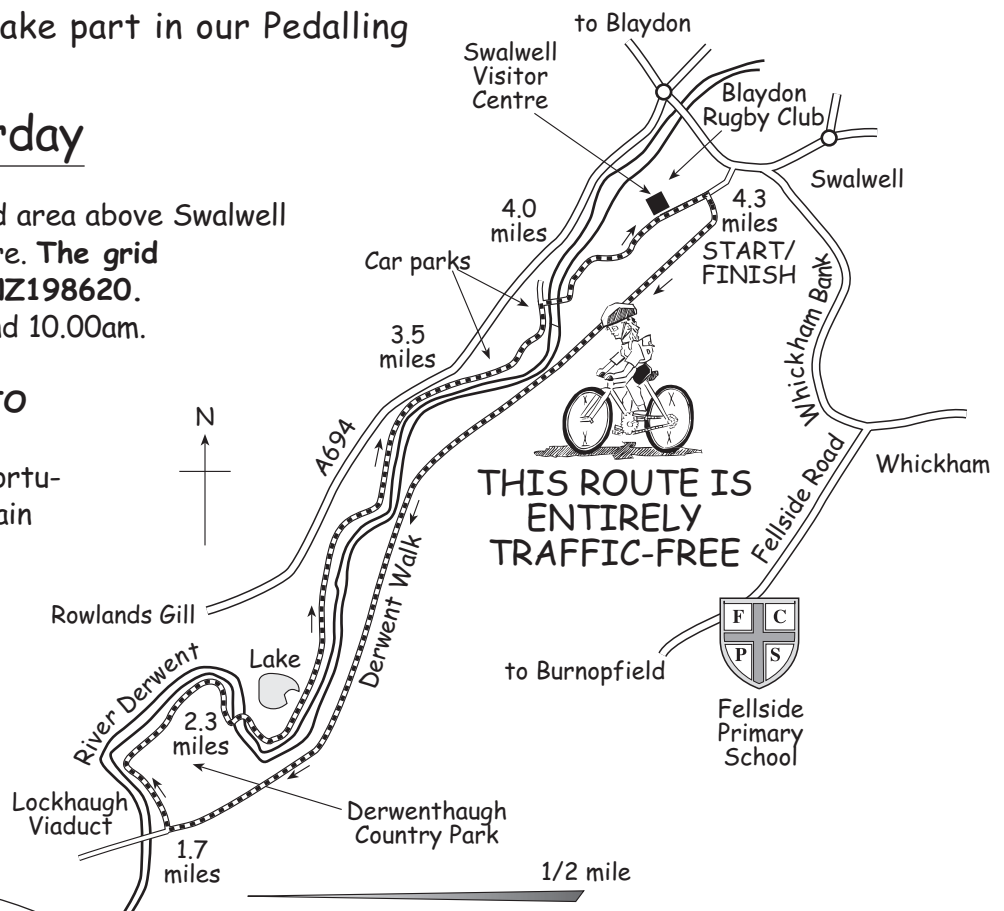

# FELLSIDE COMMUNITY PRIMARY SCHOOL PEDALLING PICNIC ~ SHORTER RIDE SATURDAY 18 JUNE 2011 10.30 AM

Dear

Thank you for agreeing to take part in our Pedalling Picnic.

## On Saturday

- 1 Assemble on the large grassed area above Swalwell Pond close to the visitor centre. **The grid reference for the start is NZ198620.** You should aim to arrive around 10.00am.
- 2 **PLEASE ALSO REMEMBER TO BRING SOMETHING FOR LUNCH.** There will be an opportunity for you to ride around again after lunch.
- 3 You **MUST** be accompanied by a parent, guardian or other responsible adult).
- 4 Remember to have fun and to ride carefully. **This is NOT a race.**

## FELLSIDE COMMUNITY PRIMARY SCHOOL PEDALLING PICNIC ~ LONGER RIDE SATURDAY 18 JUNE 2011 9.00 AM

Dear

Thank you for agreeing to take part in our Pedalling Picnic.

### On Saturday

- 1 Assemble in the car park at the start of the Derwent Walk in Blackhill near Shotley Bridge, please note that there are TWO car parks and we use the one at the entrance to the housing estate near to the start of the walk. **The grid reference for the start is NZ101523 (postcode DH8 5XD).** You should aim to arrive around 9.00am for a 9.30 start.
- 2 **PLEASE ALSO REMEMBER TO BRING SOMETHING FOR LUNCH.** There will be an opportunity for you to ride around the shorter ride after lunch.
- 3 You **MUST** be accompanied by a parent, guardian or other responsible adult).
- 4 Remember to have fun and to ride carefully. **This is NOT a race.**